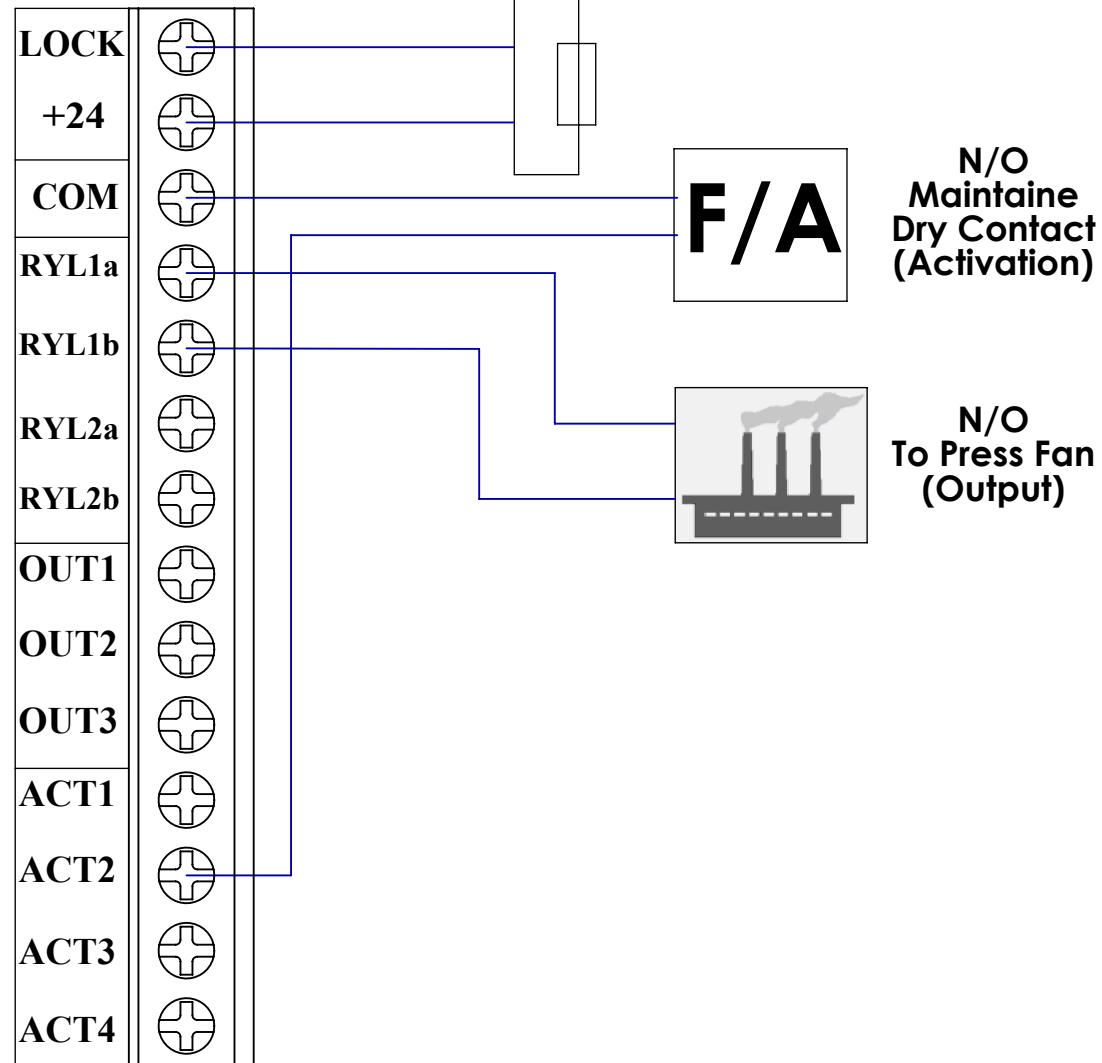

Electric Strike  
Max 1.2 Amps

N/O  
Maintaine  
Dry Contact  
(Activation)

N/O  
To Press Fan  
(Output)